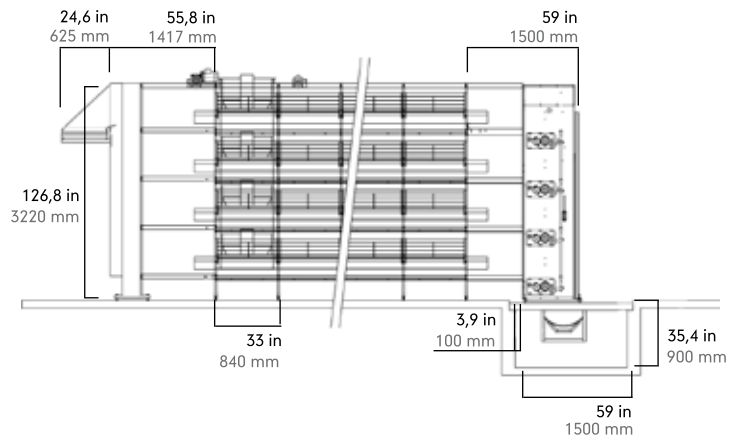

GANAL

LAYING

The design of GANAL's cage system allows customers to get eggs more easily, achieving cleaner eggs and reducing the percentage of breakage. In addition, we reduce the distance between supports in its entirety, such as feeding troughs, floor legs, feeding supports and others.

We minimize the usage of plastics in our design of components to end such a serious and grave problem for the poultry farmer which is the presence of red lice in plastic.

LAYING

G28

TIERS	3	4	5	6	7	4+4	4+5	5+5	Trolley Height: 7,5 inch. 190mm
HEIGHT (inch)	96,0	121,6	147,2	172,8	198,4	224,0	249,6	275,2	Cage Length: 132.3 inch. 3360mm
HEIGHT (mm)	2440	3090	3490	3740	4390	5040	6990	7640	Height Catwalk: 25,6 inch. 650mm