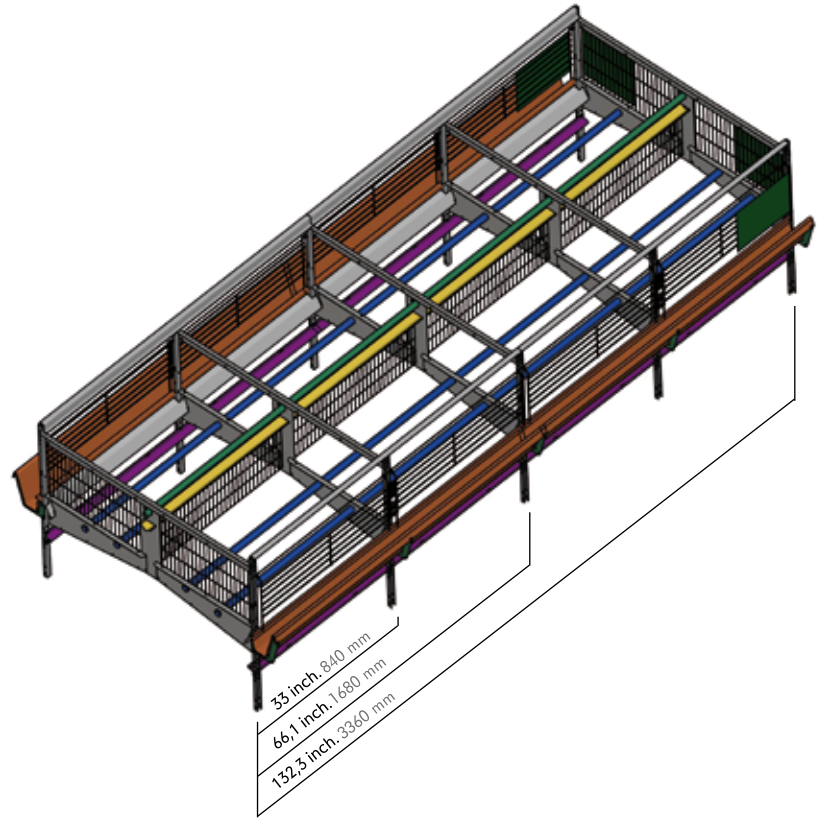

GANAL

LAYING

The design of GANAL's cage system allows customers to get eggs more easily, achieving cleaner eggs and reducing the percentage of breakage. In addition, we reduce the distance between supports in its entirety, such as feeding troughs, floor legs, feeding supports and others.

We minimize the usage of plastics in our design of components to end such a serious and grave problem for the poultry farmer which is the presence of red lice in plastic.

LAYING

G28

TIERS	3	4	5	6	7	4+4	4+5	5+5	Trolley Height: 7,5 inch. 190mm
HEIGHT (inch)	96,0	121,6	147,2	172,8	198,4	224,0	249,6	275,2	Cage Length: 132.3 inch. 3360mm
HEIGHT (mm)	2440	3090	3490	3740	4390	5040	6990	7640	Height Catwalk: 25,6 inch. 650mm

GANAL
POULTRY EQUIPMENT