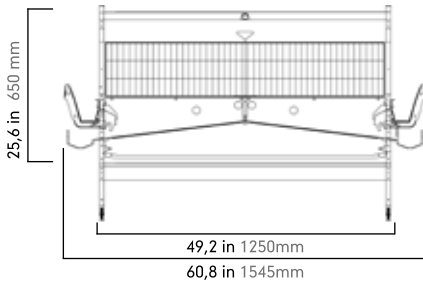

GANAL

LAYING

The design of GANAL's cage system allows customers to get eggs more easily, achieving cleaner eggs and reducing the percentage of breakage. In addition, we reduce the distance between supports in its entirety, such as feeding troughs, floor legs, feeding supports and others.

We minimize the usage of plastics in our design of components to end such a serious and grave problem for the poultry farmer which is the presence of red lice in plastic.

LAYING

G28

TIERS	3	4	5	6	7	4+4	4+5	5+5	Trolley Height: 7,5 inch. 190mm
HEIGHT (inch)	96,0	121,6	147,2	172,8	198,4	224,0	249,6	275,2	Cage Length: 132.3 inch. 3360mm
HEIGHT (mm)	2440	3090	3490	3740	4390	5040	6990	7640	Height Catwalk: 25,6 inch. 650mm