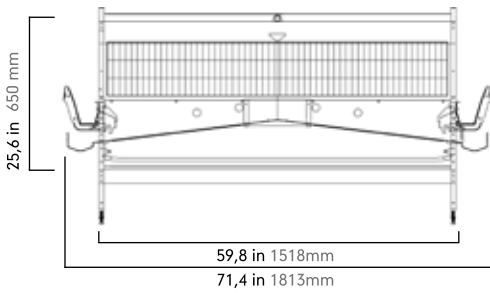

GANAL

LAYING

The design of GANAL's cage system allows customers to get eggs more easily, achieving cleaner eggs and reducing the percentage of breakage. In addition, we reduce the distance between supports in its entirety, such as feeding troughs, floor legs, feeding supports and others.

We minimize the usage of plastics in our design of components to end such a serious and grave problem for the poultry farmer which is the presence of red lice in plastic.

LAYING

G28

TIERS	3	4	5	6	7	4+4	4+5	5+5	Trolley Height: 7,5 inch. 190mm
HEIGHT (inch)	96,0	121,6	147,2	172,8	198,4	224,0	249,6	275,2	Cage Length: 132.3 inch. 3360mm
HEIGHT (mm)	2440	3090	3490	3740	4390	5040	6990	7640	Height Catwalk: 25,6 inch. 650mm