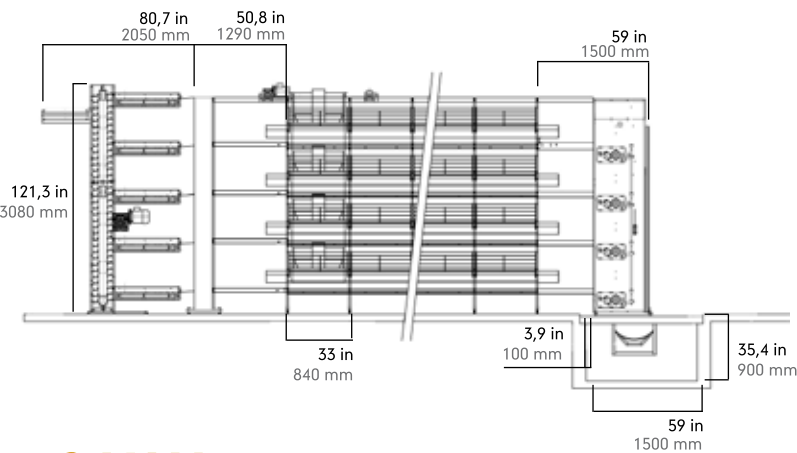

GANAL

LAYING

The design of GANAL's cage system allows customers to get eggs more easily, achieving cleaner eggs and reducing the percentage of breakage. In addition, we reduce the distance between supports in its entirety, such as feeding troughs, floor legs, feeding supports and others.

We minimize the usage of plastics in our design of components to end such a serious and grave problem for the poultry farmer which is the presence of red lice in plastic.

LAYING

G28

TIERS	3	4	5	6	7	4+4	4+5	5+5	Trolley Height: 7,5 inch. 190mm
HEIGHT (inch)	96,0	121,6	147,2	172,8	198,4	224,0	249,6	275,2	Cage Length: 132.3 inch. 3360mm
HEIGHT (mm)	2440	3090	3490	3740	4390	5040	6990	7640	Height Catwalk: 25,6 inch. 650mm